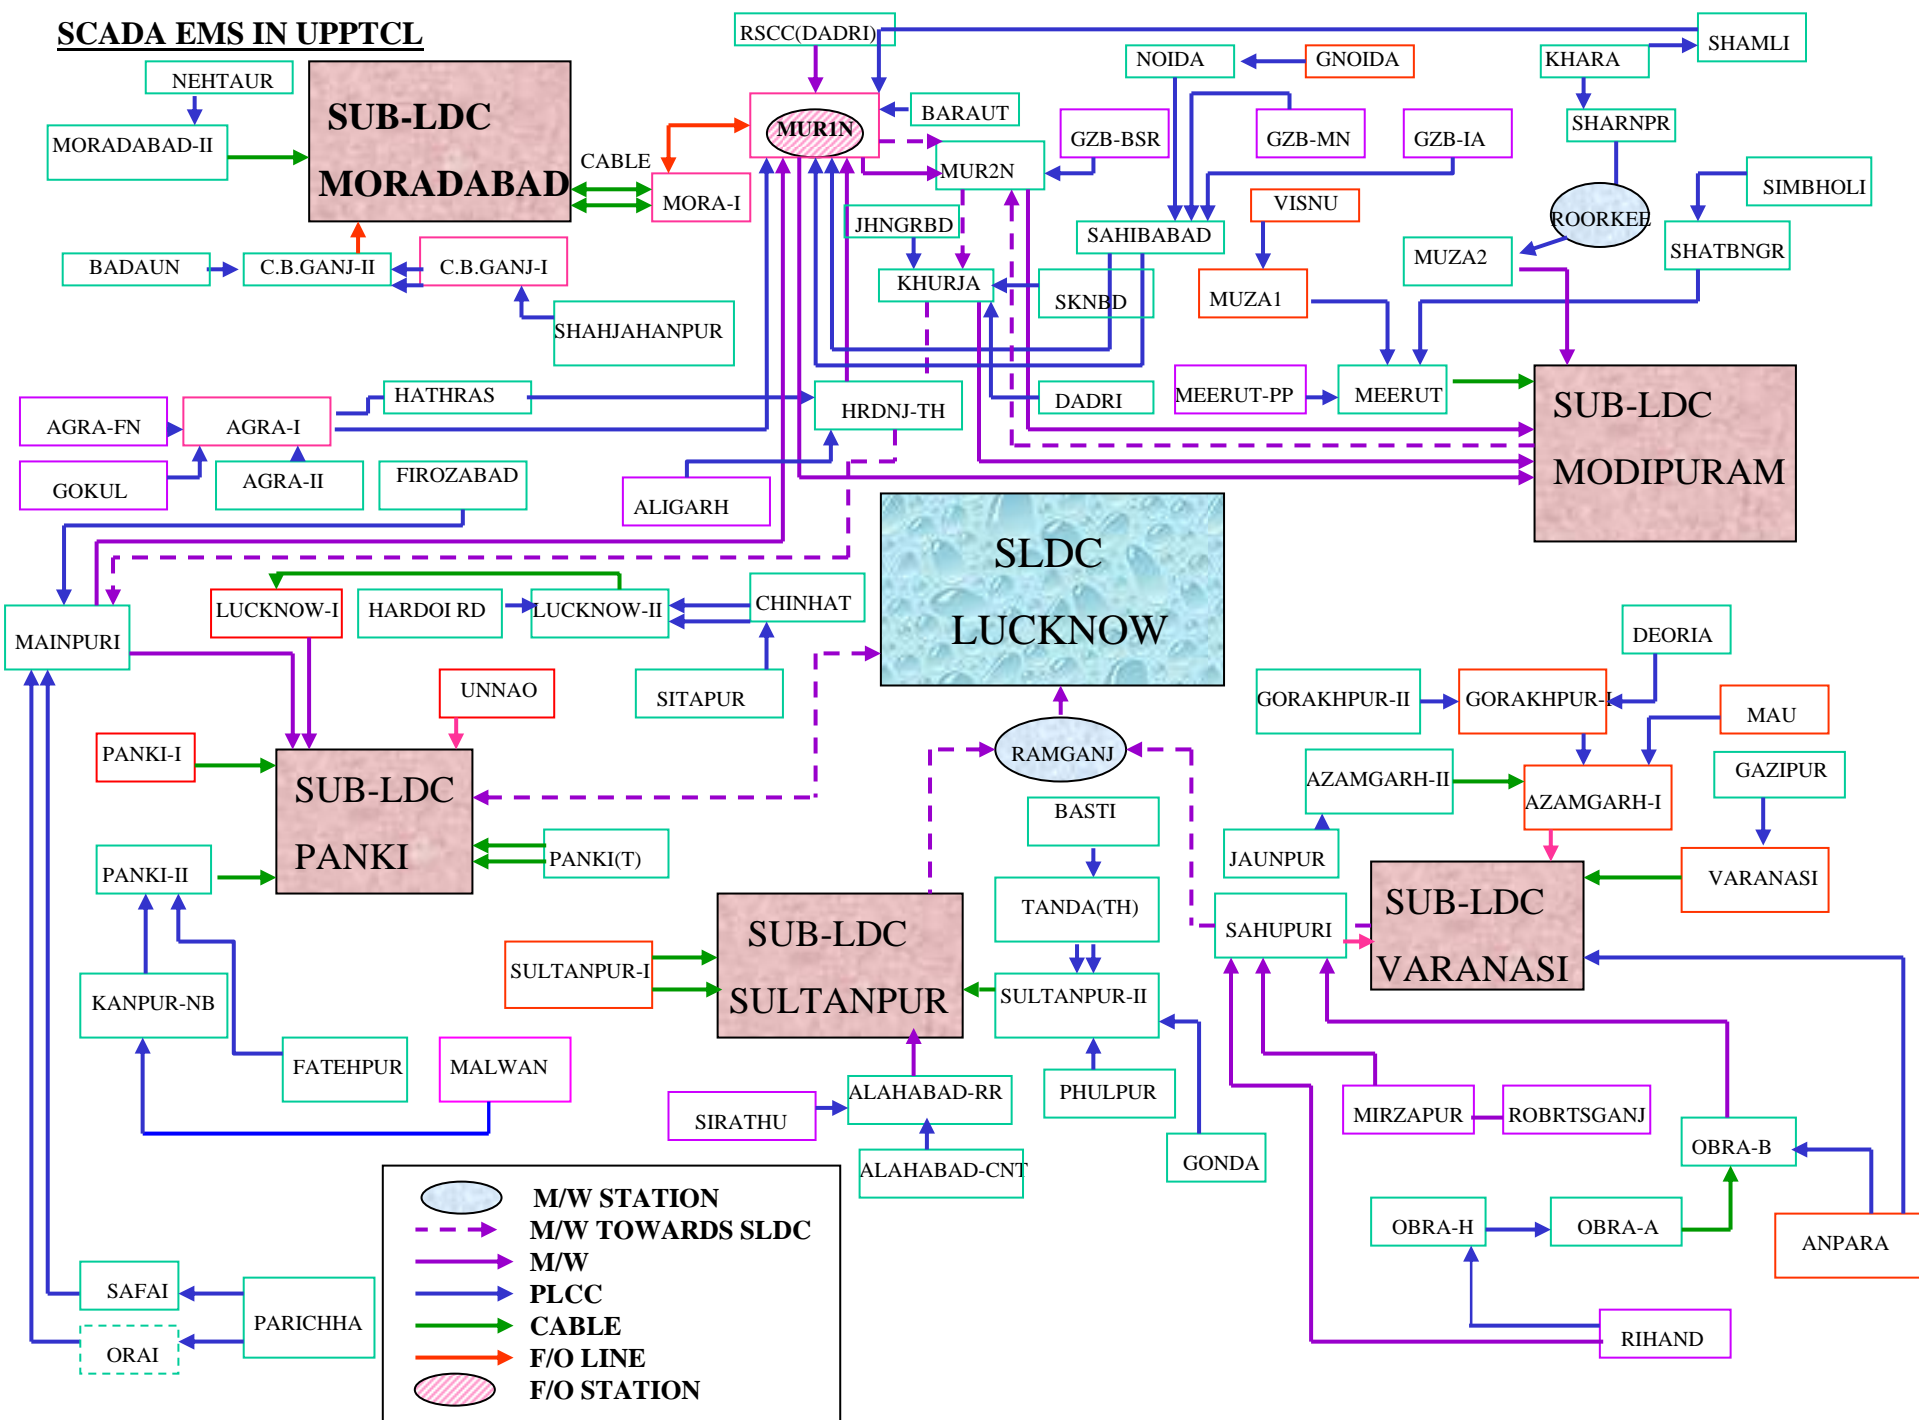

SCADA EMS IN UPPTCL

	M/W STATION
	M/W TOWARDS SLDC
	M/W
	PLCC
	CABLE
	F/O LINE
	F/O STATION